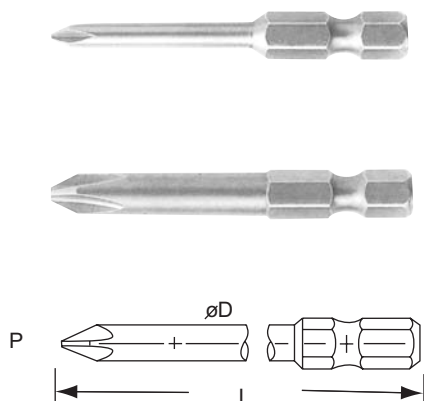

### SQUARE RECESS

Model	P (Size)	x	L
SQ150B2	1 (3/32")	x	50
SQ175B2	1 (3/32")	x	75
SQ1100B2	1 (3/32")	x	100
SQ250B2	2 (1/8")	x	50
SQ275B2	2 (1/8")	x	75
SQ2100B2	2 (1/8")	x	100
SQ2150B2	2 (1/8")	x	150
SQ350B2	3 (9/64")	x	50
SQ375B2	3 (9/64")	x	75
SQ3100B2	3 (9/64")	x	100

### COMBINATION

Model	P	x	W	x	L
PH1SL4545B2	1	x	4.5	x	45
PH1SL4575B2	1	x	4.5	x	75
PH2SL6045B2	2	x	6.0	x	45
PH2SL6075B2	2	x	6.0	x	75

## 1/4" = 6.35mm HEX DRIVE

for : AEROMAX, AET, ARO, ATLAS-COPCO, BIAX, B&D, BOSCH, BUCKEYE-TOOLS, CHICAGO-PNEUMATIC, CLECO, DELCO, DELVO (DENSI), DEPRAG, DESOUTTER, FIAM, FUJI-KUKI, GARDNER-DENVER, HIOS (FERRA TOOLS), HITACHI, INGERSOLL, KELLER, MAKITA, MALL, MATSUSHITA, METABO, NPK, PNEUTEC, PREMAG, ROCKWELL, ROTOR-TOOL, SKIL, STANLEY, STAR, STAYER, THOR, TONICHI, URYU, VAN-DORN, VIRAX, WOLF, YOKOTA, YUTANI

### PHILLIPS

Model	P	x	D	x	L
PH001549B1	00	x	1/16"	x	1-15/16" (49mm)
PH03149B1	0	x	1/8"	x	1-15/16" (49mm)
PH14749B1	1	x	3/16"	x	1-15/16" (49mm)
PH24749B1	2	x	3/16"	x	1-15/16" (49mm)
PH26349B1	2	x	1/4"	x	1-15/16" (49mm)
PH37949B1	3	x	5/16"	x	1-15/16" (49mm)
PH03170B1	0	x	1/8"	x	2-3/4" (70mm)
PH14770B1	1	x	3/16"	x	2-3/4" (70mm)
PH26370B1	2	x	1/4"	x	2-3/4" (70mm)
PH37970B1	3	x	5/16"	x	2-3/4" (70mm)
PH03189B1	0	x	1/8"	x	3-1/2" (89mm)
PH14789B1	1	x	3/16"	x	3-1/2" (89mm)
PH26389B1	2	x	1/4"	x	3-1/2" (89mm)
PH37989B1	3	x	5/16"	x	3-1/2" (89mm)
PH263110B1	2	x	1/4"	x	— (110mm)
PH263127B1	2	x	1/4"	x	— (127mm)