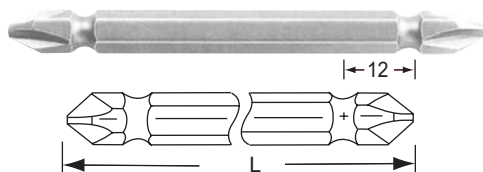

Screwdriver Bit

1/4" = 6.35mm HEX DRIVE

for : AEROMAX, FUJI, HITACHI, MAKITA, NPK, TONICHI, URYU, YOKOTA, YUTANI

PHILLIPS